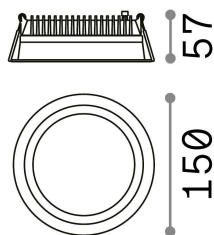

General info

Technical - Recessed lights

Indoor ceiling recessed projector with integrated LED sources, enhanced protection and direct light emission

Ean	8021696249032
Item	DEEP FI 20W 3000K
Installation	Recessed (Ceiling)
Guarantee	5 years
Gross weight	0.5 kg
Volume	0.003686 m ³

Technical info

Net weight	0.36 kg
Insulation class	II
Protection index	IP20
Compliance	CE
Operating temperature	0° ~ +40 °C
Full load efficiency	X
Dimmer	NO, On-Off
Power output	220-240 V AC 50/60 Hz
Power supply	Separate, included Replaceable (by qualified operators only), electronic
Recessed specifications	Ø 150 - h. ≥ 100 , 3-40
Front protection index	IP44
Accessories not included	Dimmable driver

Source info

Integrated source	Integrated LED module
Replaceable source	Replaceable (by qualified operators only)
Power	20 W
Emission	Direct
Max consumption	max 20 W
Features LED	LED SMD
CCT LED	3000 K
Duration LED (t. 25°C)	50000 h
CRI	> 80
Light beam	77°
Light beam flux	2750 lm
Useful light flux	1950 lm
Standby power	< 0.50 W